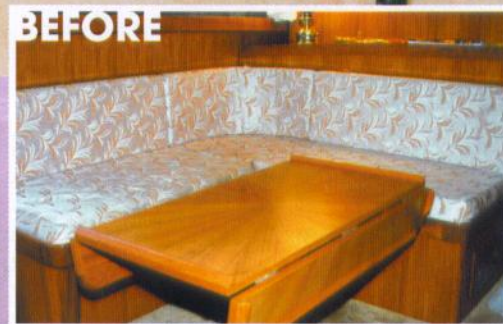

AFTER

The master stateroom went from mauve to a neutral color, which accents the vessel's stunning teakwood walls and furniture. A recovered headboard and mattress in a washable rust-colored leather liven the room, and new curtains created in a cream tone are the perfect accent. A seashells nautical theme was chosen by Gadlage for the duvet and two-tone cushions on the pair of settees match the pillows.

BEFORE

AFTER

The main salon of the boat received new carpeting and a white corner sofa. Tammy Gadlage designed the curtains using thermal suede on the backs to resist mold, keep heat out in the summer, and the cold out in the winter. She then accessorized the room with customized pillows to enhance the red color from the lampshade and flower arrangement.